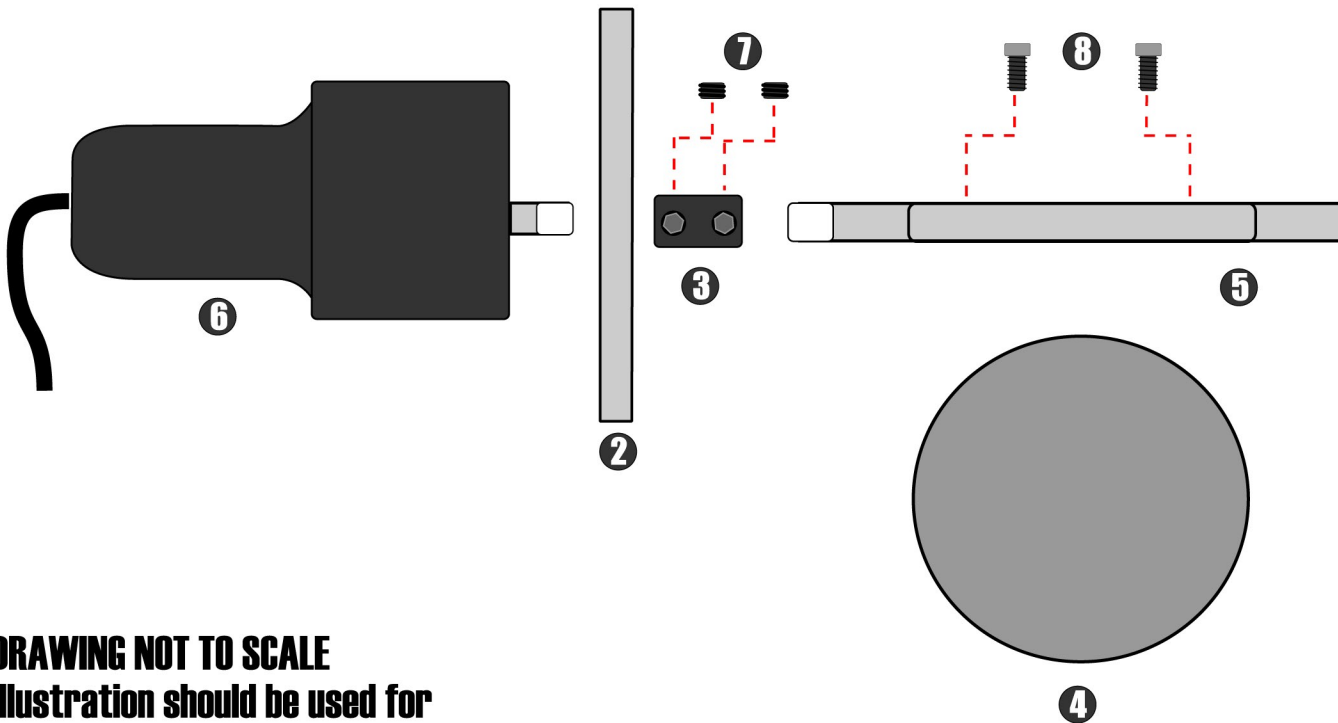

TECHNICAL SUPPORT LINE
 973-513-9955
 Monday through Friday
 9AM - 4PM EST
 email
 tech@quicktimeperformance.com

DRAWING NOT TO SCALE
Illustration should be used for
Identification Purposes only.

QTY	ITEM#	DESCRIPTION
1	1	VALVE BODY
1	2	MOTOR PLATE
1	3	COUPLER
1	4	BUTTERFLY
1	5	BUTTERFLY SHAFT
1	6	MOTOR ASSY.
2	7	SET SCREW
2	8	SCREW 6-32x5/16
2	9	SCREW 10-32x1/2
2	10	SCREW 10-32x1/2