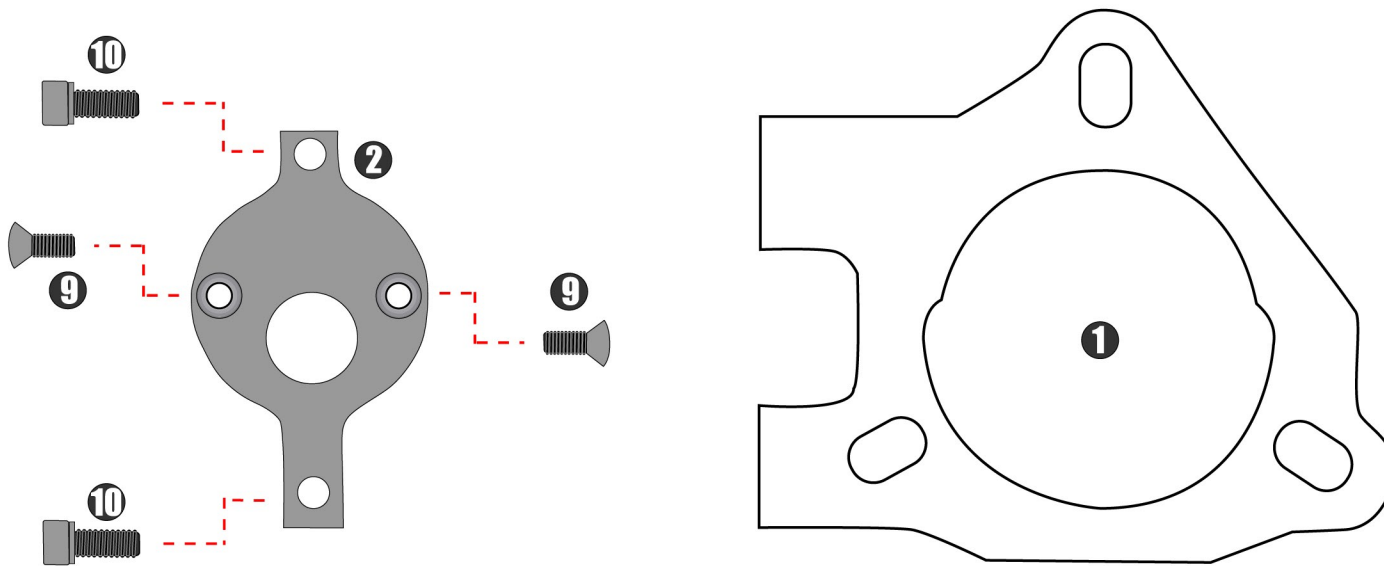

TECHNICAL SUPPORT LINE
 973-513-9955
 Monday through Friday
 9AM - 4PM EST
 email
 tech@quicktimeperformance.com

DRAWING NOT TO SCALE
Illustration should be used for
Identification Purposes only.

QTY	ITEM#	DESCRIPTION
1	1	VALVE BODY
1	2	MOTOR PLATE
1	3	COUPLER
1	4	BUTTERFLY
1	5	BUTTERFLY SHAFT
1	6	MOTOR ASSY.
2	7	SET SCREW
2	8	SCREW 6-32x5/16
2	9	SCREW 10-32x1/2
2	10	SCREW 10-32x1/2